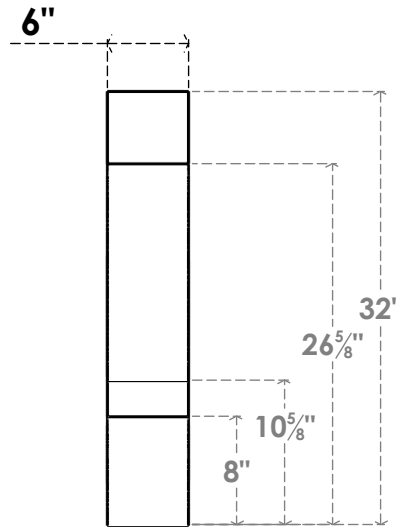

ITEM NUMBER: BRCPC060X20000X32000BOA

6"W X 20"D X 32"H BALBOA ARCHITECTURAL GRADE PVC CLOSED KNEE BRACE

SIDE PROFILE

FRONT PROFILE

ISOMETRIC

EKENA MILLWORK
2300 WEST MAIN ST.
CLARKSVILLE, TX 75426
TOLL FREE: 866-607-0453
WWW.EKENAMILLWORK.COM

NOTES

1. INSTALLATION TO BE COMPLETED IN ACCORDANCE WITH MANUFACTURER'S SPECIFICATIONS.
2. DRAWING MAY NOT BE TO SCALE
3. THIS DRAWING IS INTENDED FOR DESIGN AND PLANNING PURPOSES ONLY.
4. ALL INFORMATION CONTAINED HEREIN WAS CURRENT AT THE TIME OF DEVELOPMENT BUT MUST BE REVIEWED AND APPROVED BY THE PRODUCT MANUFACTURER TO BE CONSIDERED ACCURATE.
5. ARCHITECTURAL GRADE PVC PRODUCTS ARE MADE FROM EXPANDED CELLULAR PVC AND COME NATURALLY WHITE BUT MAY BE PAINTED