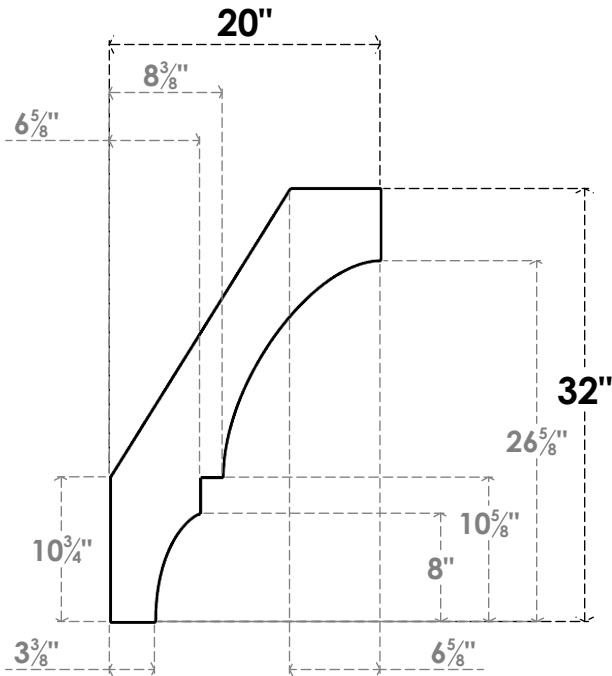

ITEM NUMBER: BRCPC060X20000X32000BOA

6"W X 20"D X 32"H BALBOA ARCHITECTURAL GRADE PVC CLOSED KNEE BRACE

SIDE PROFILE

FRONT PROFILE

ISOMETRIC

EKENA MILLWORK
2300 WEST MAIN ST.
CLARKSVILLE, TX 75426
TOLL FREE: 866-607-0453
WWW.EKENAMILLWORK.COM

NOTES

1. INSTALLATION TO BE COMPLETED IN ACCORDANCE WITH MANUFACTURER'S SPECIFICATIONS.
2. DRAWING MAY NOT BE TO SCALE
3. THIS DRAWING IS INTENDED FOR DESIGN AND PLANNING PURPOSES ONLY.
4. ALL INFORMATION CONTAINED HEREIN WAS CURRENT AT THE TIME OF DEVELOPMENT BUT MUST BE REVIEWED AND APPROVED BY THE PRODUCT MANUFACTURER TO BE CONSIDERED ACCURATE.
5. ARCHITECTURAL GRADE PVC PRODUCTS ARE MADE FROM EXPANDED CELLULAR PVC AND COME NATURALLY WHITE BUT MAY BE PAINTED